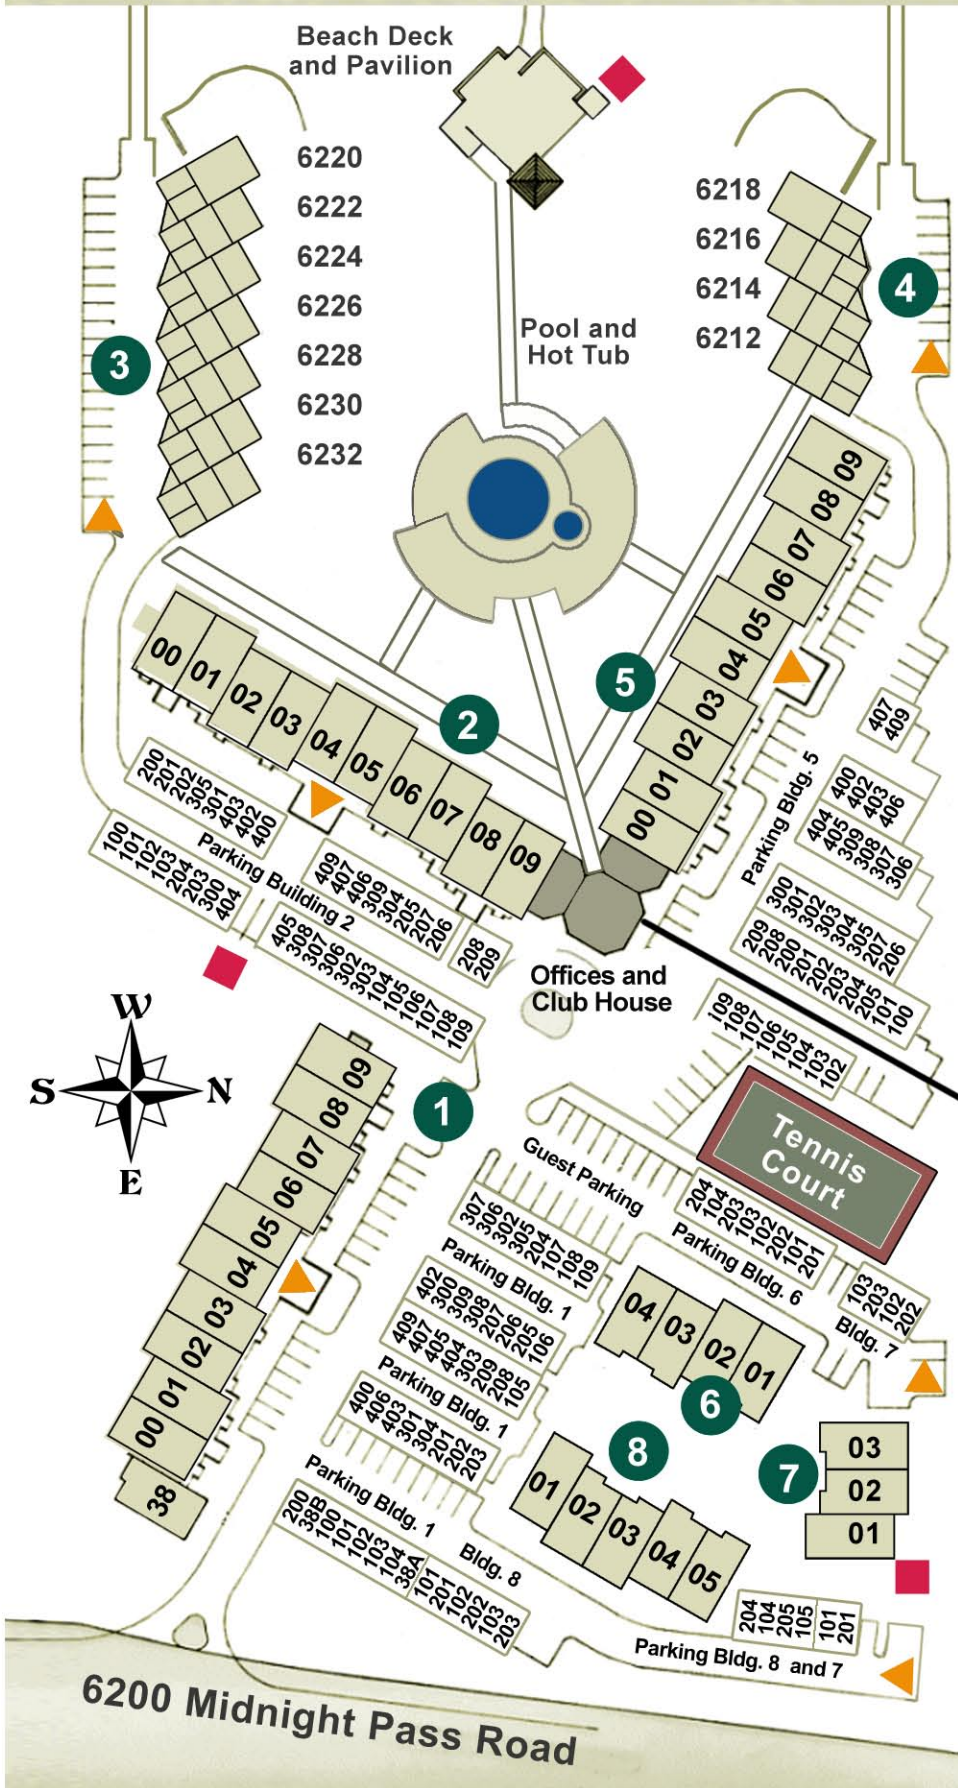

Gulf of Mexico
Crescent Beach

6200 Midnight Pass Rd
Siesta Key, Sarasota, FL 34242

Emergency Numbers

9:00 AM - 12:00 AM

Security: 941-346-2666

12:00 AM - 9:00 AM

Manager: 941-539-3030

All covered parking spaces are reserved. Please use your assigned space.

Pool Hours
9am to 10pm

Offices and Club House

Front Desk
Office
Club House
Mailbox
Newspapers
Free WiFi spot

Rental Office

Hours 9am to 5pm, Mon - Sun
941.346.0210 ext. 302 or 303

Club House Hours

8 am to 11 pm

- BUILDING
- BBQ GRILL
- ▲ RECYCLE/TRASH